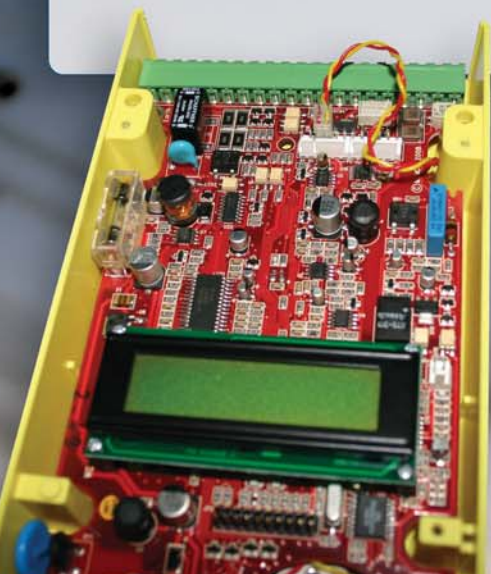

Easy installation

Wiring is minimised, only 2 wires required for MPS extension, installation is simple.

Up to 8 Memcom units on 1 line

Program an extension number for each Memcom to allow for remote access to each.

Easy programming

Display and keypad make this job simple.

Number talkback

Check programming remotely via talkback.

EN81 compliance

Memcom's design and accessories allow compliance to all of EN81-28 and EN81-70.

EN81-28 testing

Memcom can test call to Memco Globalnet every 3 days free of charge in the 1st year.

E-Mail service

Memco Globalnet can email advice of any failed technical tests direct to the lift company.

Multi Point Station

Up to 3 Memcom MPS units can be used in the pit, motor room or on the cabin roof.

Battery Back Up

Memcom's battery can support the entire system – up to 3 MPS units and a Memcom GSM

Memcom ETR Software

Programming and call receiving software which offers up to date features and benefits using a standard modem.

Memco Limited
Clyde House, Reform Road
Maidenhead, Berks SL6 8BY

Tel +44 (0) 1628 770734
Fax +44 (0) 1628 621947

www.memco.co.uk
www.memcom.eu