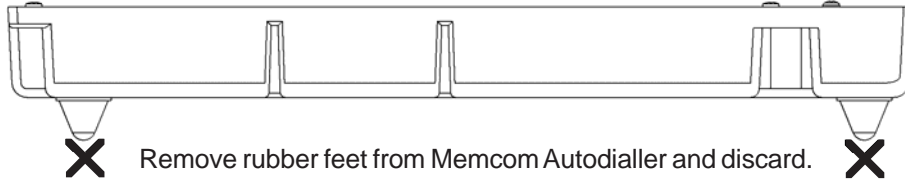

### MEMCOM TOC Enclosure - Installation

1

2

3

4

Close TOC Enclosure lid and secure using Earth fixing screw.  
TOC Enclosure is earthed to the Memcom Autodialler using this fixing and must always be fitted.