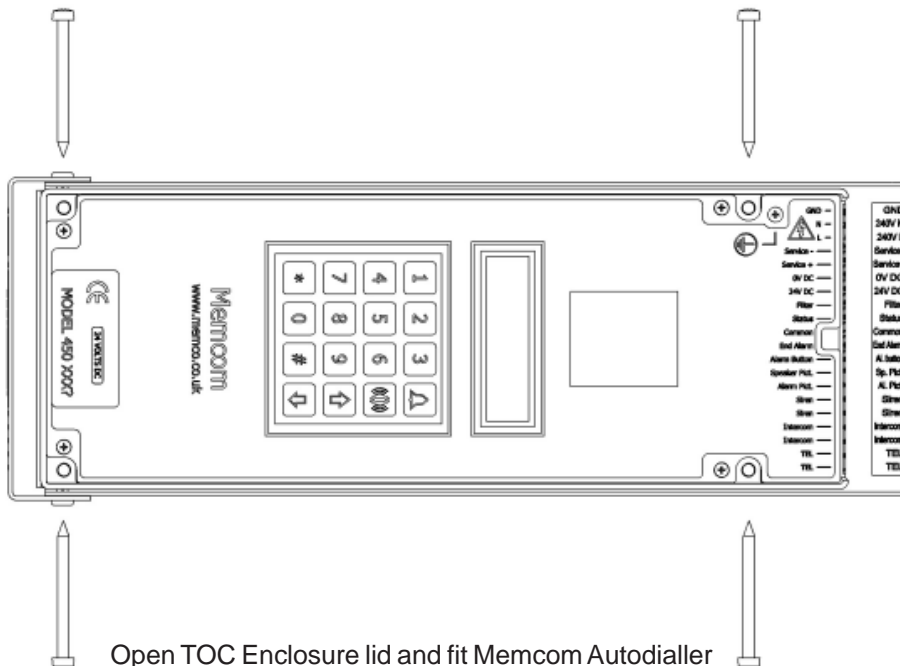

### MEMCOM TOC Enclosure - Installation

1

2

3

4

Close TOC Enclosure lid and secure using Earth fixing screw.  
TOC Enclosure is earthed to the Memcom Autodialler using this fixing and must always be fitted.